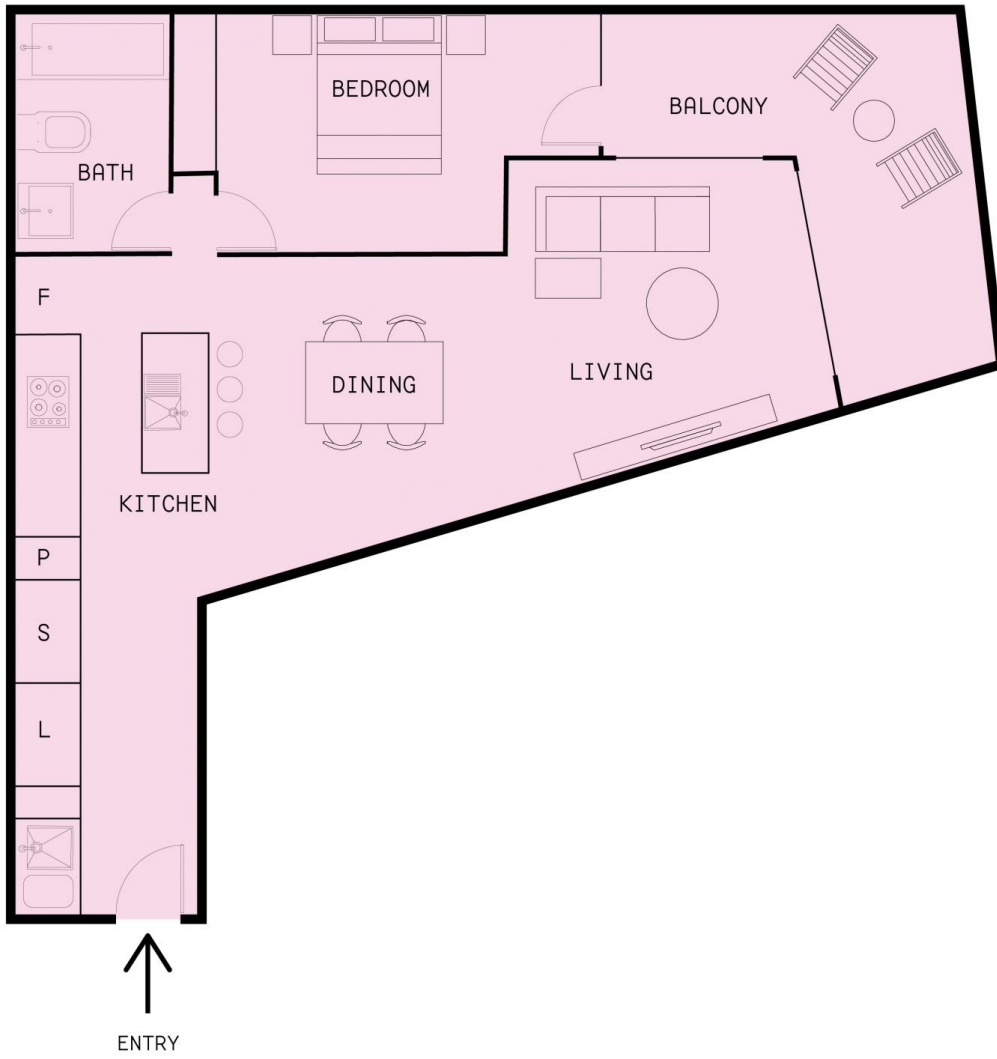

240 Bunda Street, City

BORIS.