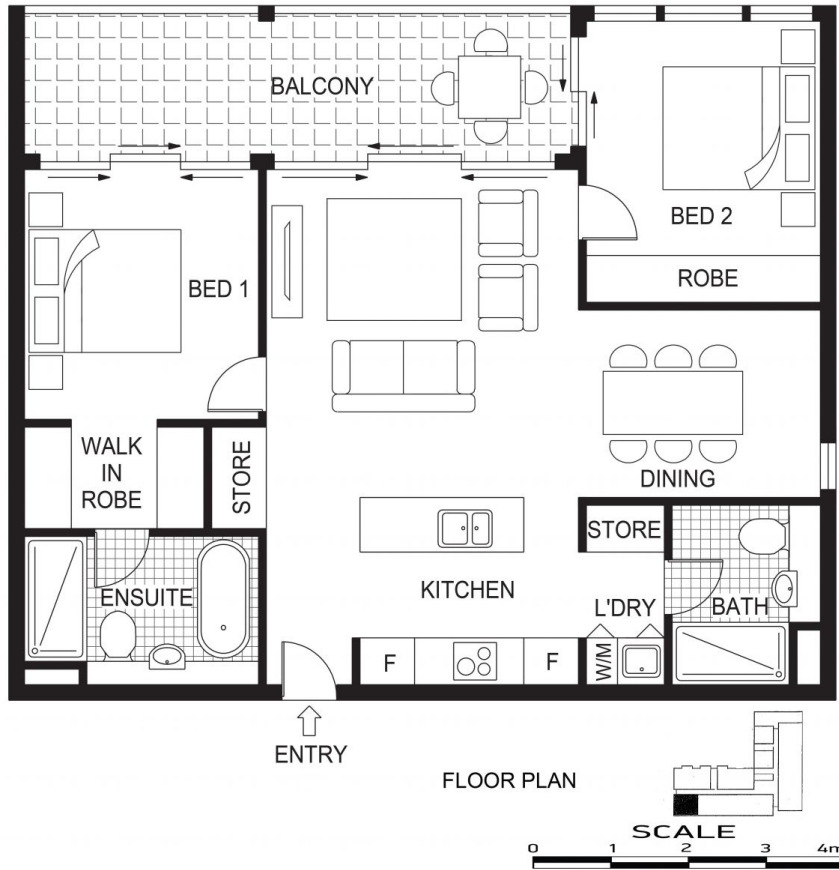

THE CAPITOL

LONDON CIRCUIT • CANBERRA

BORIS.

1004 39 London Circuit, Canberra City