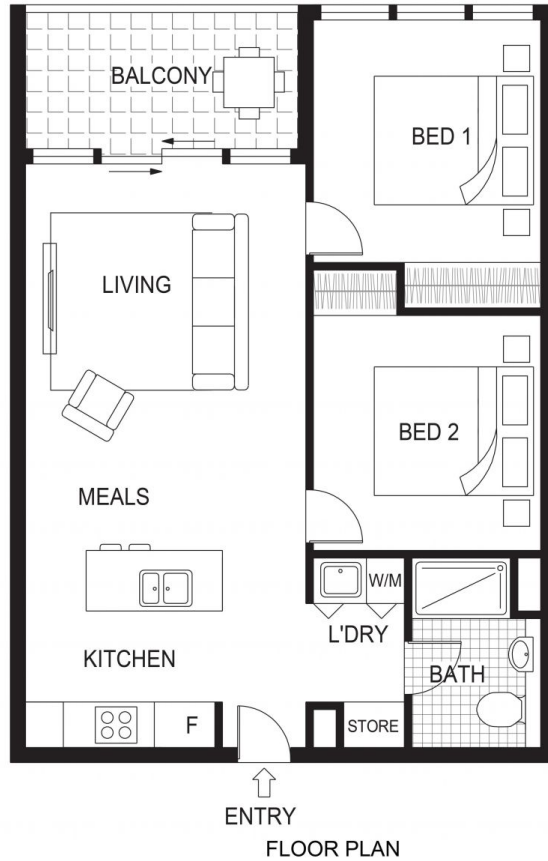

THE CAPITOL

LONDON CIRCUIT • CANBERRA

BORIS.

ENTRY
FLOOR PLAN

914, 39 London Circuit, Canberra City