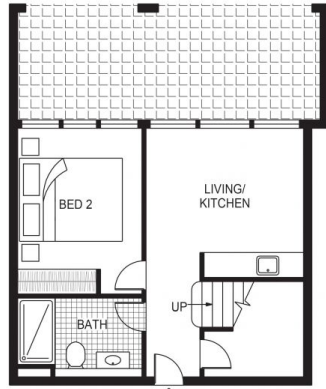

LOWER LEVEL FLOOR PLAN