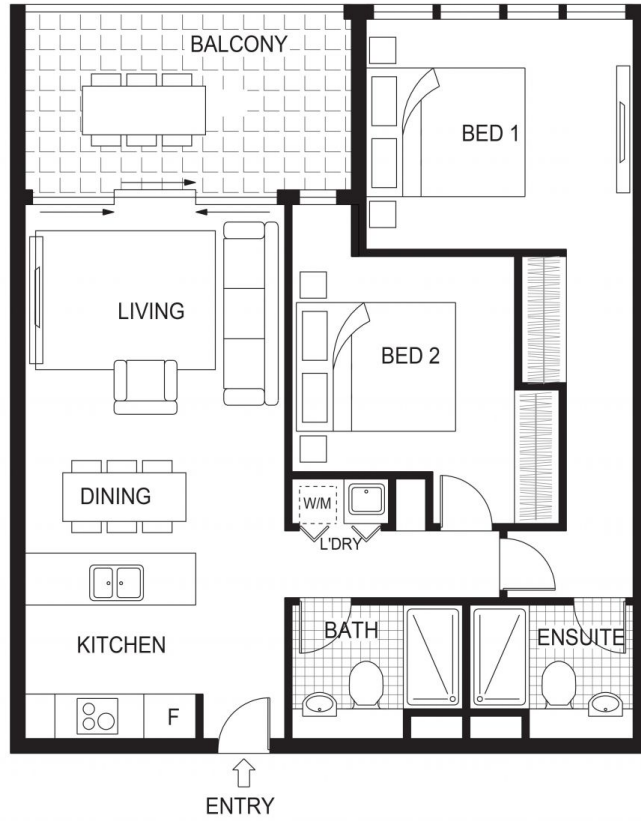

THE CAPITOL

LONDON CIRCUIT • CANBERRA

BORIS.

FLOOR PLAN

212, 39 London Circuit, Canberra City