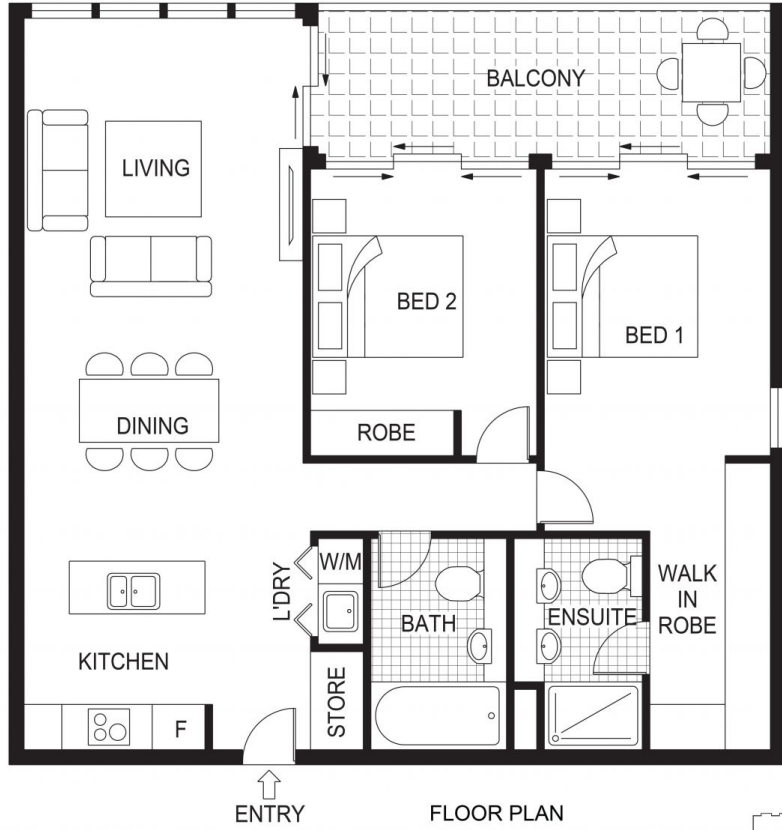

THE CAPITOL

LONDON CIRCUIT • CANBERRA

BORIS.

316, 39 London Circuit, Canberra City