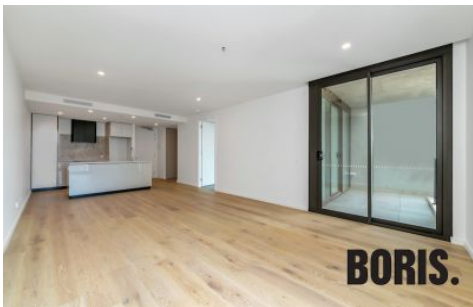

BORIS.

BORIS.

BORIS.

BORIS.

508/39 London Circuit City ACT

1 1 1

The Capitol is located right in the CBD, across from the Law Courts and Reserve Bank, this is the ultimate in City living. The Australian National University is a very short walk away; as are numerous restaurants, caf?'s and bars. The bus interchange and tram-stop are just around the corner.

Land Size : 66 sqm
View : <https://www.borisproperty.com.au/lease/act/i-nner-north/city/residential/apartment/6610245>

Features

- ? One bedroom, one bathroom, covered balcony, one secure car space and storage shed
- ? Elegantly appointed apartment with double glazing, stone benchtops, timber flooring and Siemens appliances including 600mm induction cooktop, oven and rangehood.
- ? Ducted reverse cycle air conditioning
- ? Spectacular entrance lobby with concierge service inclusive of cool-room and package-room
- ? Gym and sauna

Sarah Davies
0402907182