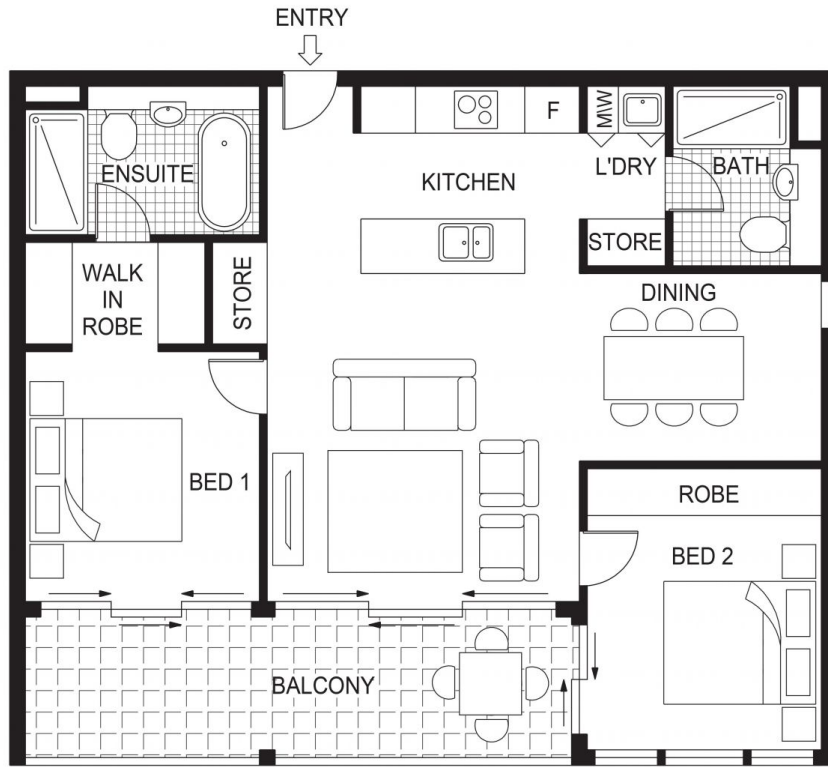

THE CAPITOL

LONDON CIRCUIT • CANBERRA

BORIS.

FLOOR PLAN

603, 39 London Circuit, Canberra City