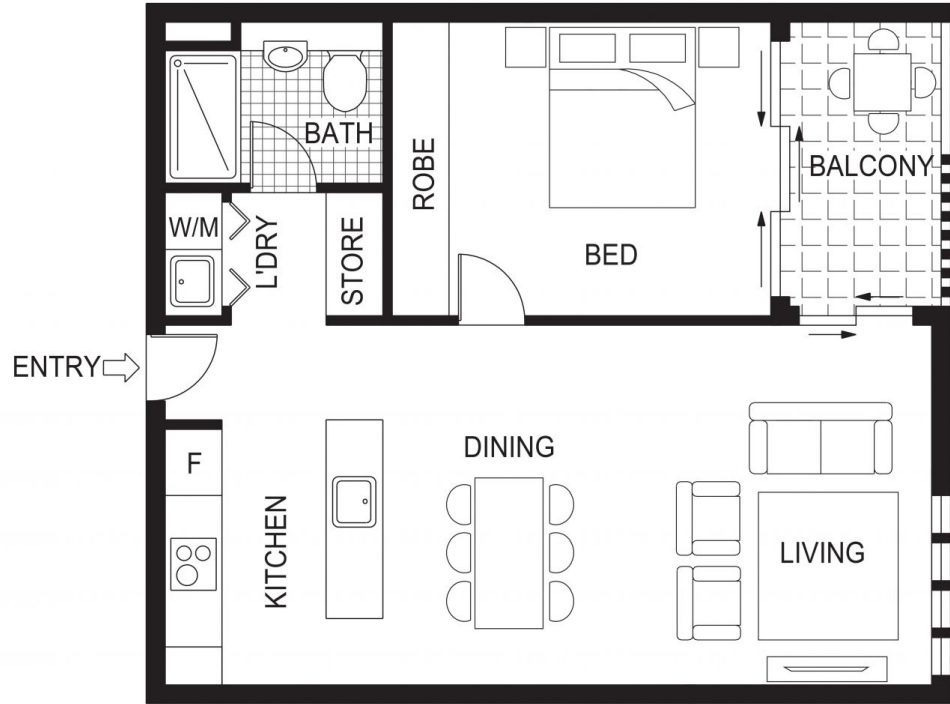

THE CAPITOL

LONDON CIRCUIT • CANBERRA

BORIS.

FLOOR PLAN

807, 39 London Circuit, Canberra City