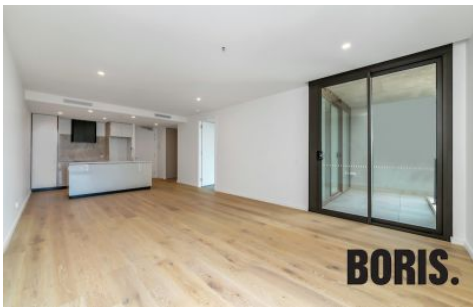

BORIS.

BORIS.

BORIS.

BORIS.

39 London Circuit City ACT

1 1 1

The Capitol is located right in the CBD, across from the Law Courts and Reserve Bank, this is the ultimate in City living. The Australian National University is a very short walk away; as are numerous restaurants, café's and bars. The bus interchange and tram-stop are just around the corner.

Land Size : 66 sqm
View : <https://www.borisproperty.com.au/lease/act/nner-north/city/residential/apartment/6821359>

Features

- ? One bedroom, one bathroom, covered balcony, one secure car space and storage shed
- ? Elegantly appointed apartment with double glazing, stone benchtops, timber flooring and Siemens appliances including 600mm induction cooktop, oven and rangehood.
- ? Ducted reverse cycle air conditioning
- ? Spectacular entrance lobby with concierge service inclusive of cool-room and package-room
- ? Gym and sauna

Sarah Davies
0488 555 110