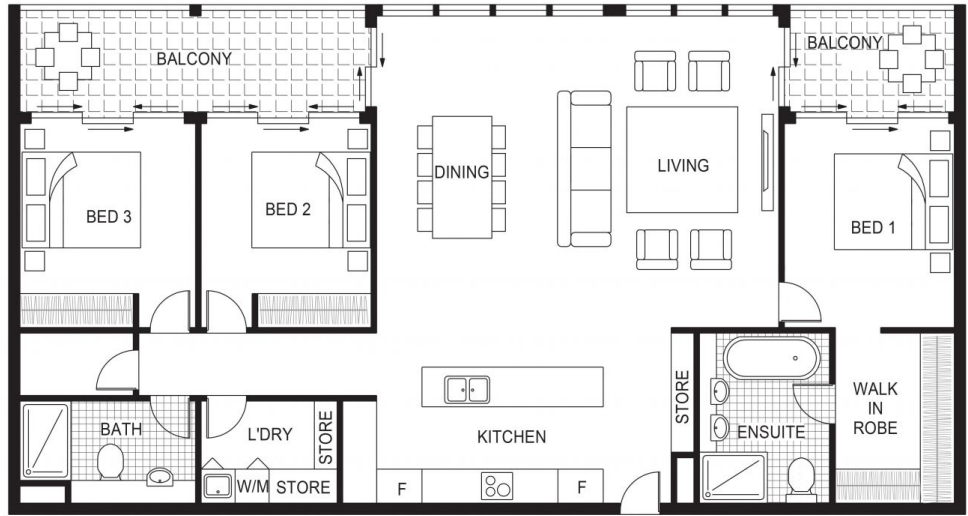

THE CAPITOL

LONDON CIRCUIT • CANBERRA

BORIS.

FLOOR PLAN

↑
ENTRY

802, 39 London Circuit, Canberra City