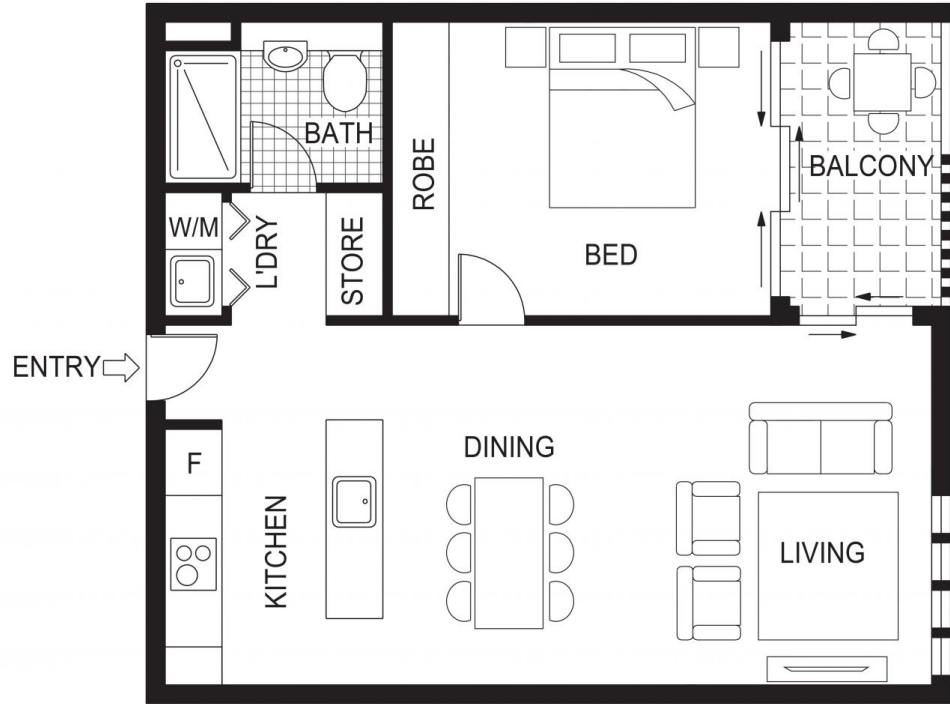

THE CAPITOL

LONDON CIRCUIT • CANBERRA

BORIS.

FLOOR PLAN

408, 39 London Circuit, Canberra City