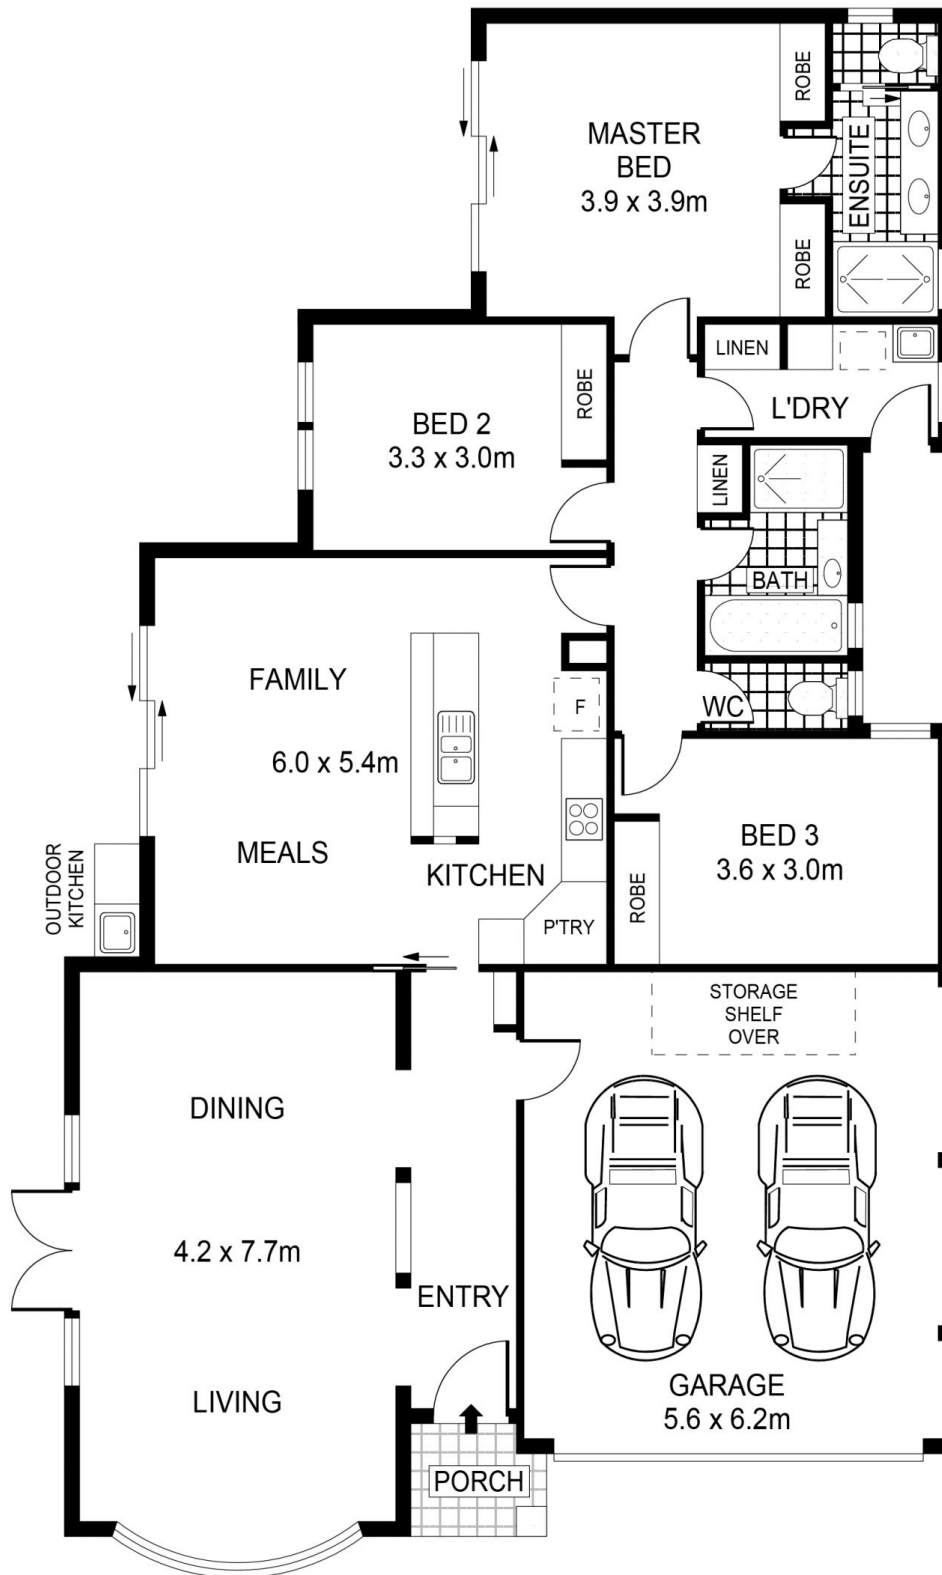

Lee-Anne Radstaak
0402219727

Sarah Davies
0488 555 110

24 ADA EVANS STREET, WATSON

BORIS.