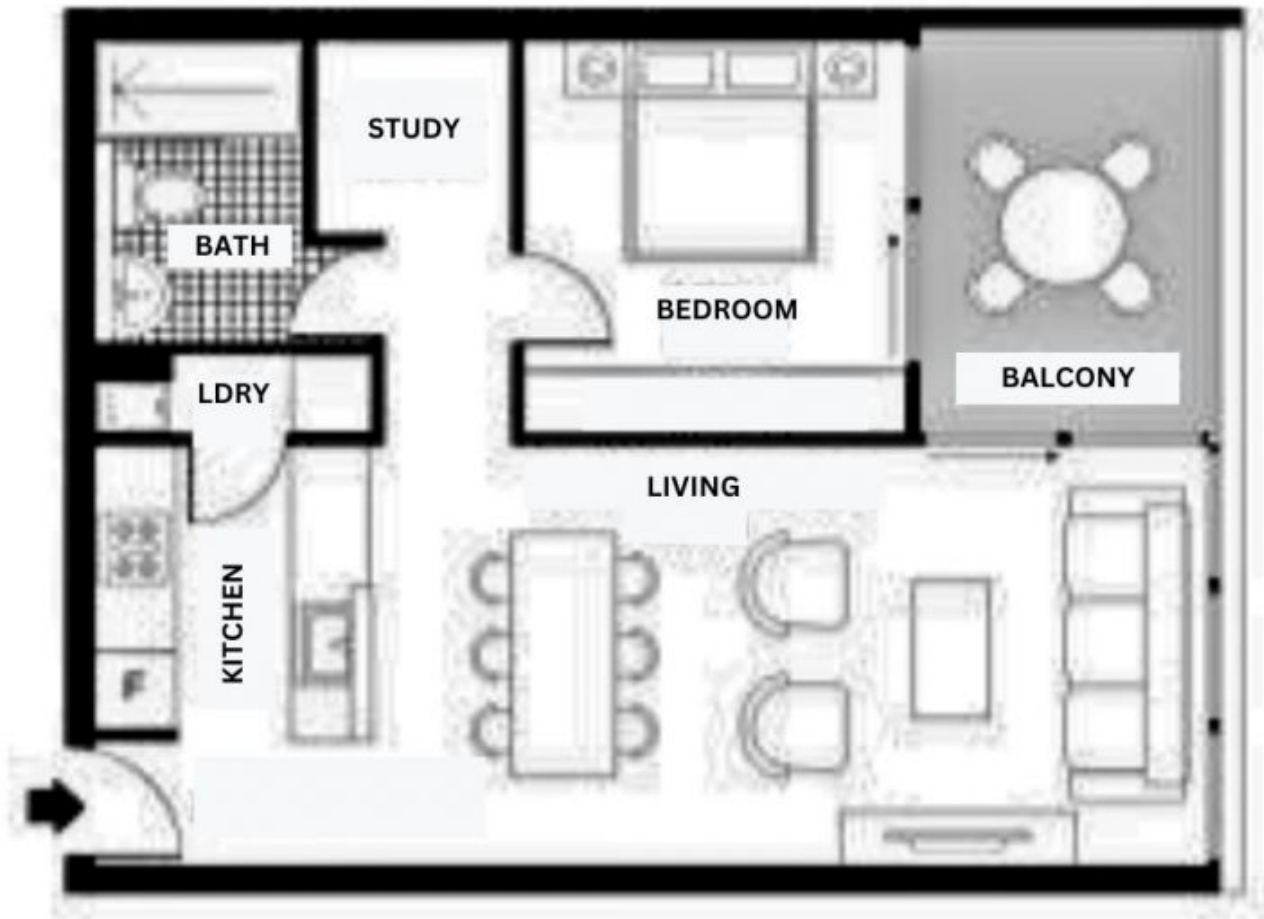

'REALM PARK'

49/3 BURBURY CLOSE, BARTON

All information contained herein is gathered from source we believe to be reliable. However we cannot guarantee its accuracy and interested parties should rely on their own enquiries

BORIS.