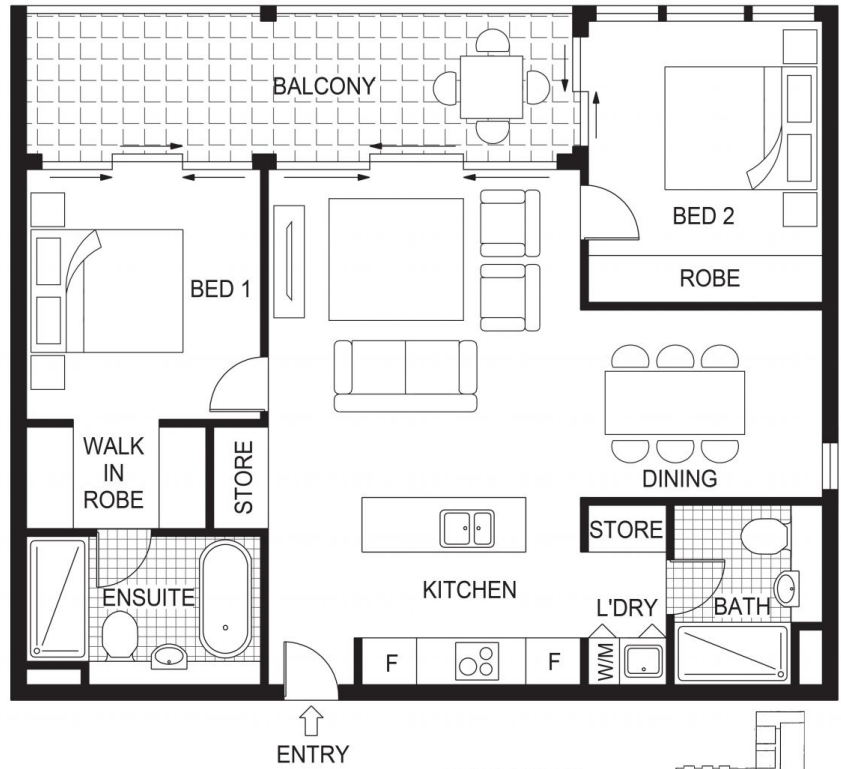

THE CAPITOL

LONDON CIRCUIT • CANBERRA

BORIS.

ENTRY

FLOOR PLAN

1004 39 London Circuit, Canberra City