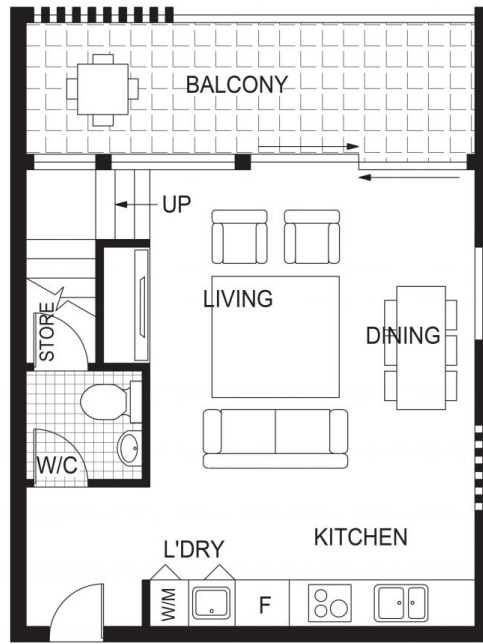

FLOOR PLAN

THE CAPITOL

LONDON CIRCUIT • CANBERRA

BORIS.