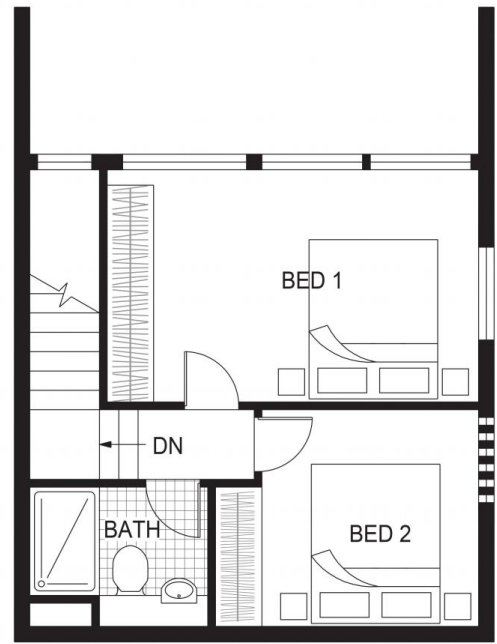

FLOOR PLAN

THE CAPITOL

LONDON CIRCUIT • CANBERRA

BORIS.