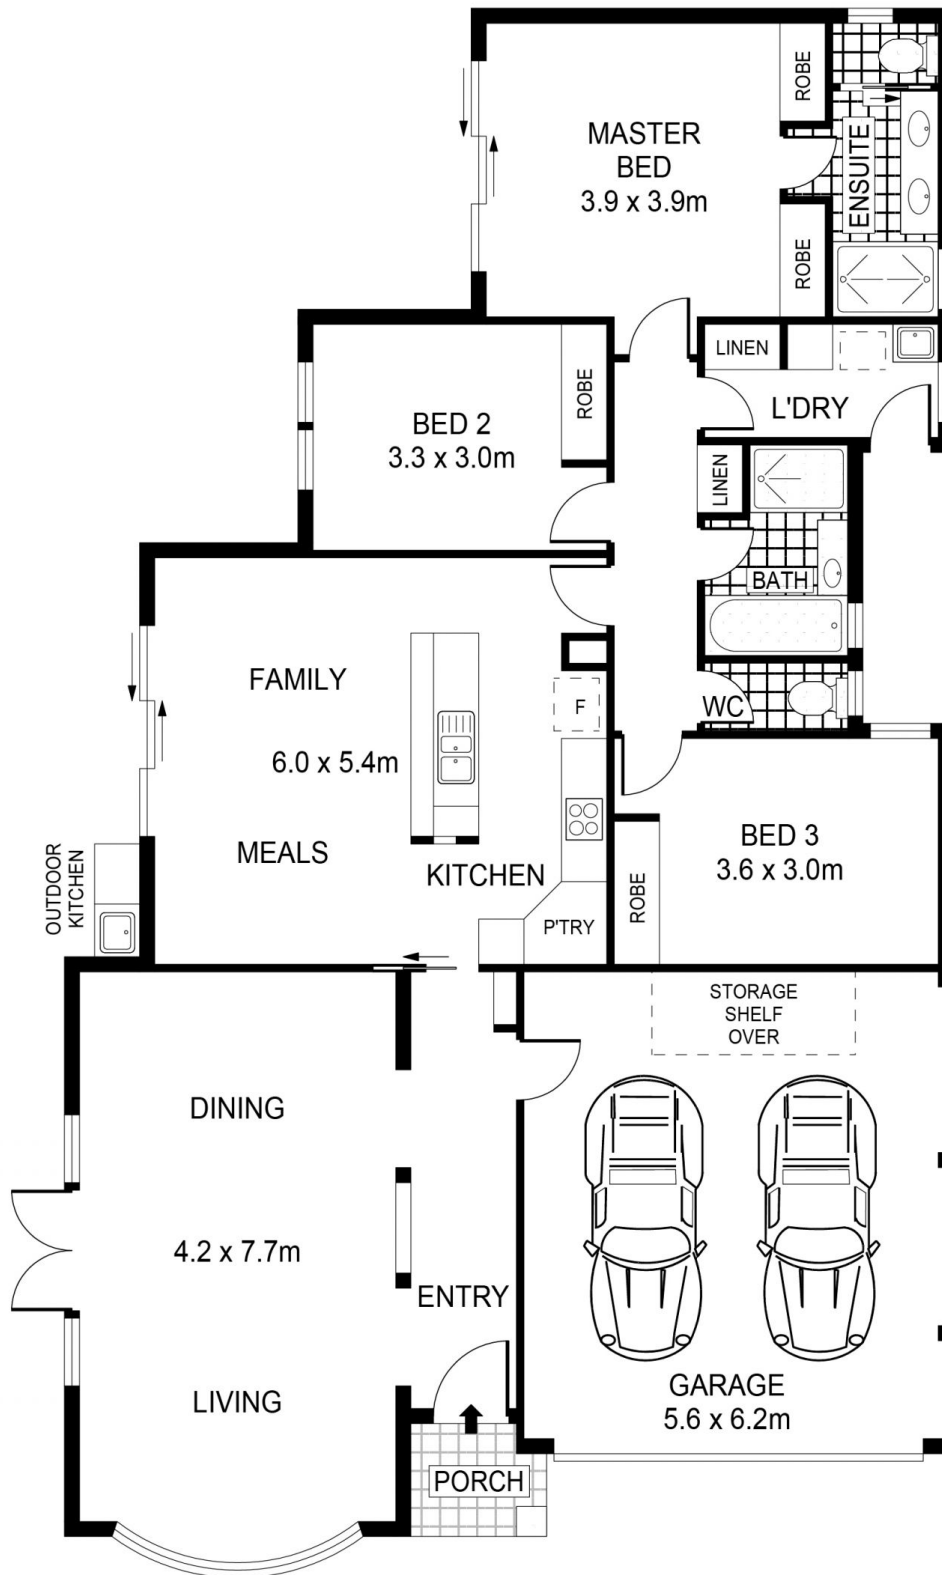

Lee-Anne Radstaak
0402219727

24 ADA EVANS STREET, WATSON

BORIS.