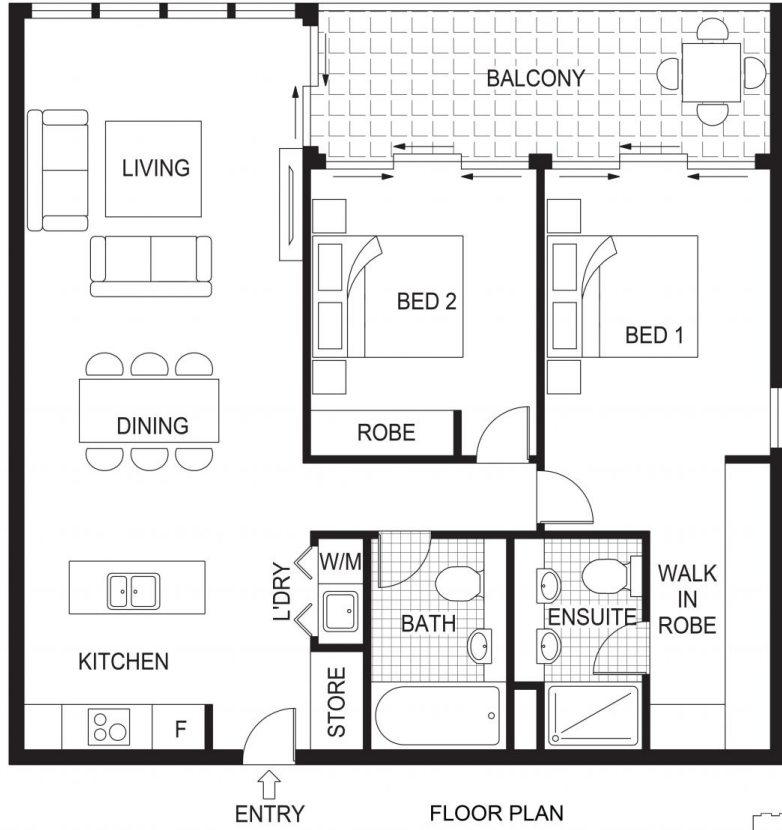

THE CAPITOL

LONDON CIRCUIT • CANBERRA

BORIS.

416, 39 London Circuit, Canberra City